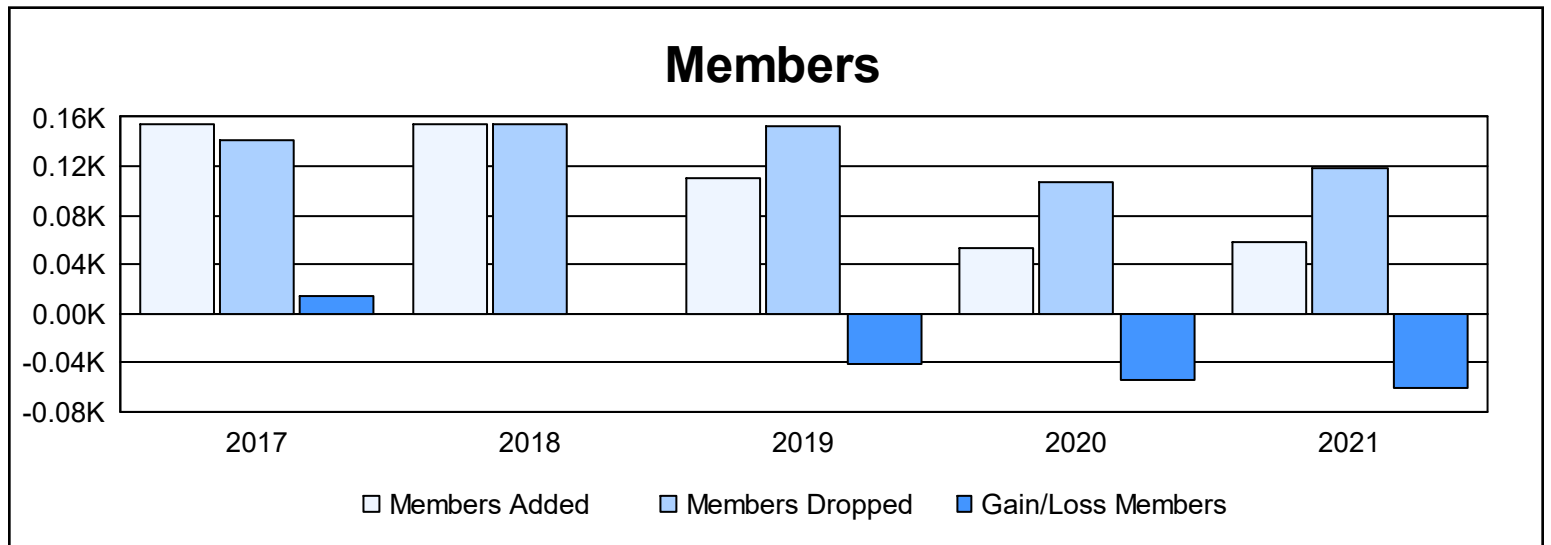

Year	New Clubs	Dropped Clubs	Gain/ Loss Clubs	New Members	Charter Members	Reinstate Members	Transfer Members	Total Member Added	Total Members Dropped	Gain/ Loss Members
2016-2017	0	0	0	137	0	4	14	155	141	14
2017-2018	0	1	-1	135	1	8	10	154	154	0
2018-2019	0	0	0	95	0	9	7	111	153	-42
2019-2020	0	1	-1	49	0	4	0	53	107	-54
2020-2021	0	1	-1	52	0	5	1	58	118	-60
<b>Average</b>	<b>0</b>	<b>1</b>	<b>-1</b>	<b>94</b>	<b>0</b>	<b>6</b>	<b>6</b>	<b>106</b>	<b>135</b>	<b>-28</b>

### Membership Composition June 2021 Cumulative