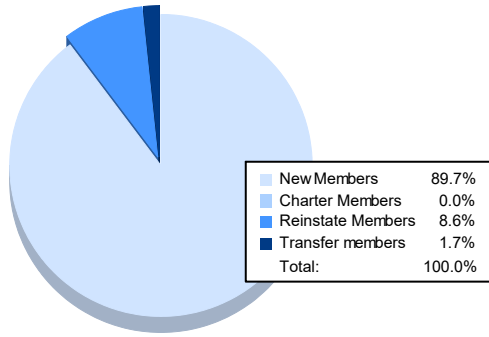

Year	New Clubs	Dropped Clubs	Gain/ Loss Clubs	New Members	Charter Members	Reinstate Members	Transfer Members	Total Member Added	Total Members Dropped	Gain/ Loss Members
2016-2017	0	0	0	137	0	4	14	155	141	14
2017-2018	0	1	-1	135	1	8	10	154	154	0
2018-2019	0	0	0	95	0	9	7	111	153	-42
2019-2020	0	1	-1	49	0	4	0	53	107	-54
2020-2021	0	1	-1	52	0	5	1	58	118	-60
<b>Average</b>	<b>0</b>	<b>1</b>	<b>-1</b>	<b>94</b>	<b>0</b>	<b>6</b>	<b>6</b>	<b>106</b>	<b>135</b>	<b>-28</b>

### Membership Composition June 2021 Cumulative