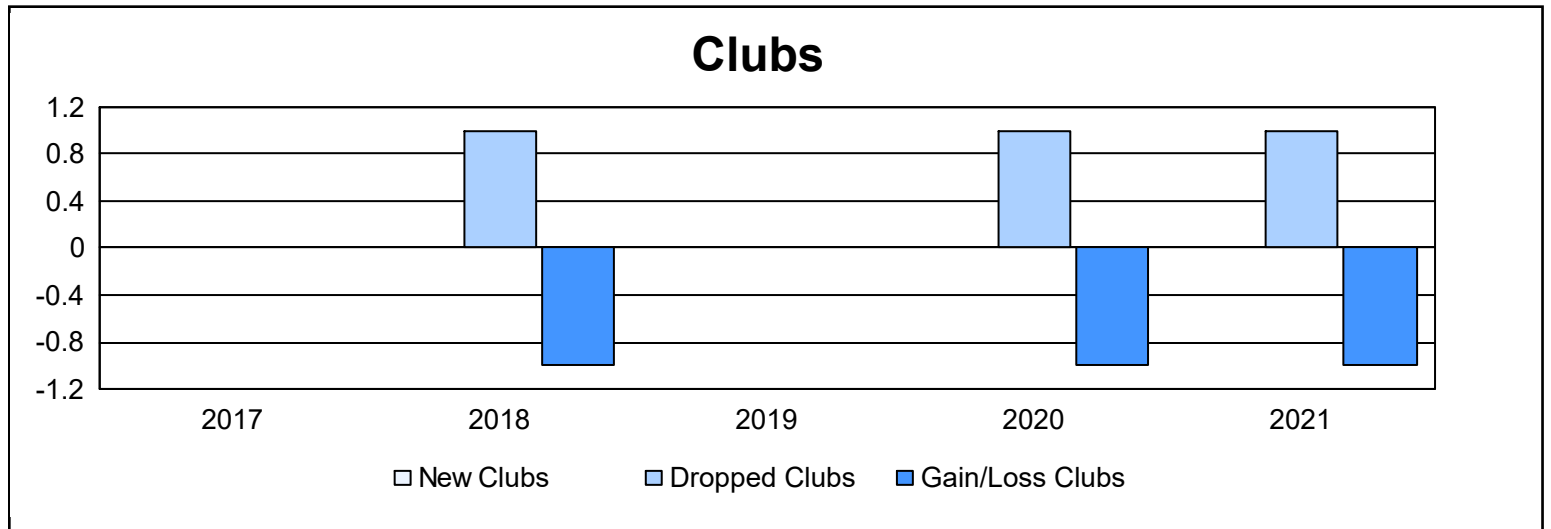

Year	New Clubs	Dropped Clubs	Gain/ Loss Clubs	New Members	Charter Members	Reinstate Members	Transfer Members	Total Member Added	Total Members Dropped	Gain/ Loss Members
2016-2017	0	0	0	137	0	4	14	155	141	14
2017-2018	0	1	-1	135	1	8	10	154	154	0
2018-2019	0	0	0	95	0	9	7	111	153	-42
2019-2020	0	1	-1	49	0	4	0	53	107	-54
2020-2021	0	1	-1	52	0	5	1	58	118	-60
<b>Average</b>	<b>0</b>	<b>1</b>	<b>-1</b>	<b>94</b>	<b>0</b>	<b>6</b>	<b>6</b>	<b>106</b>	<b>135</b>	<b>-28</b>

### Membership Composition June 2021 Cumulative